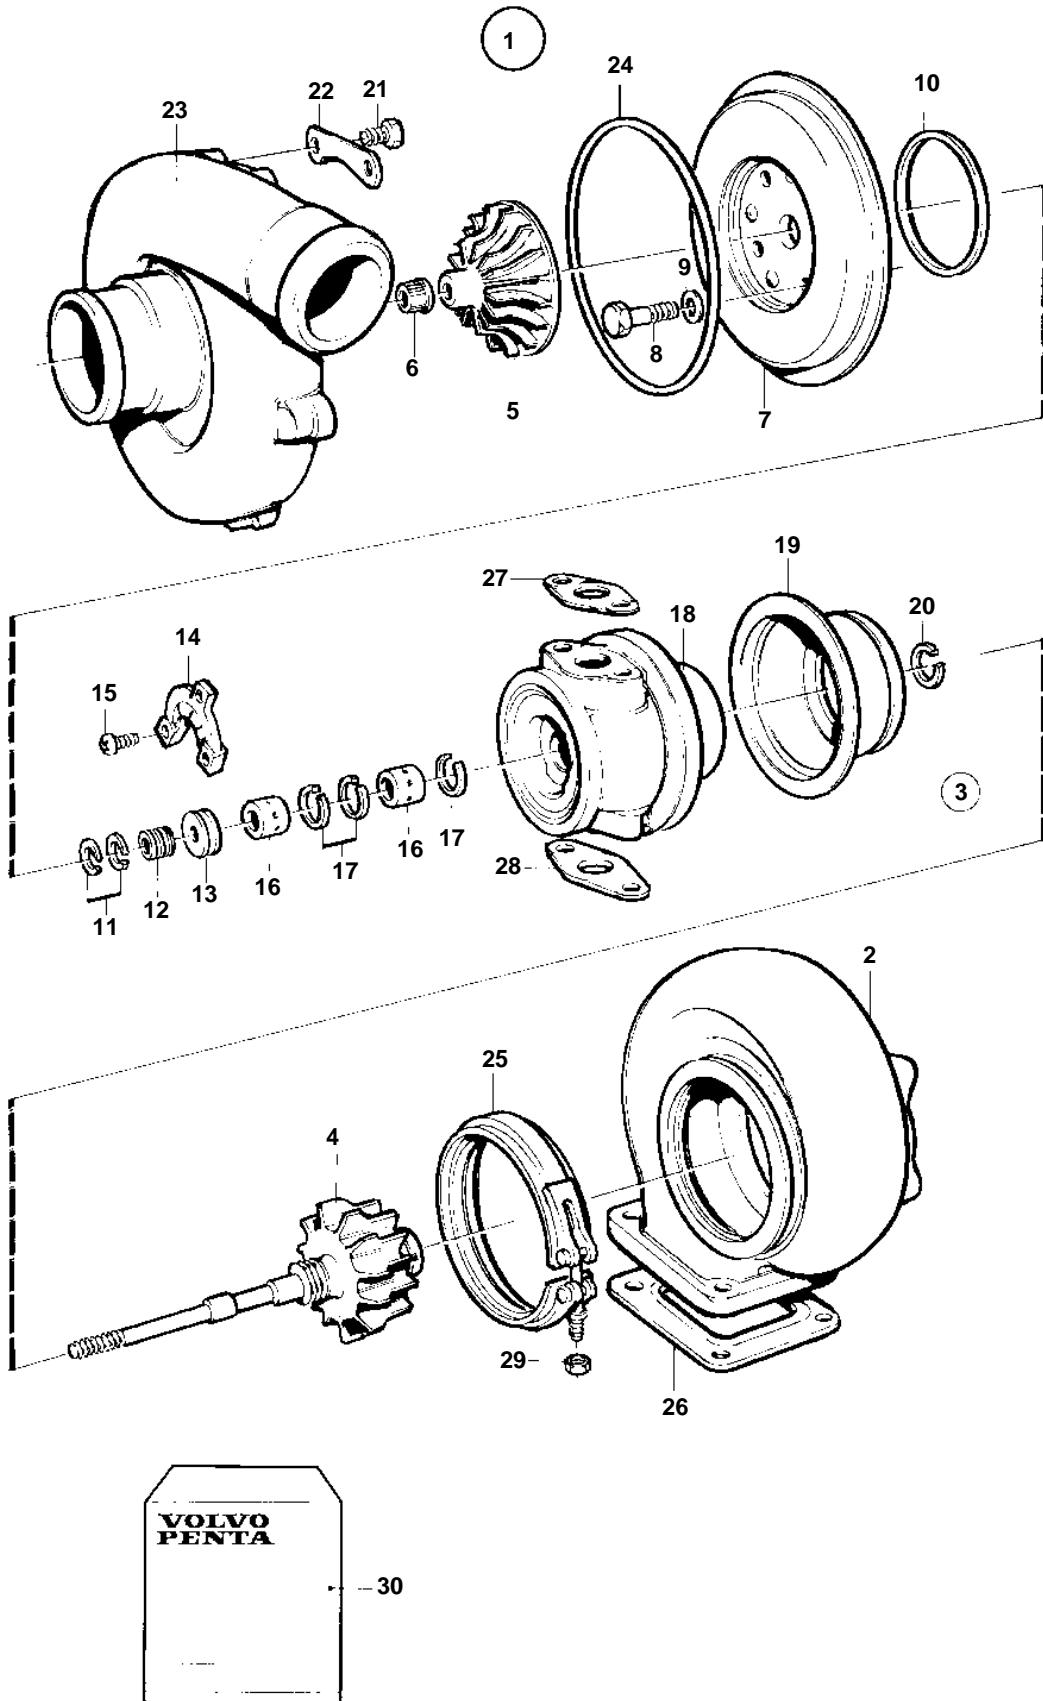

TWD1031VE

TWD1031VE

REF	PART NO.	QTY	DESCRIPTION	NOTES
1	865812	1	Turbocharger	
	3802077	1	Turbocharger, exch, exch	
2		1	· Turbine housing	
3		1	· Rotor unit	
4		1	· · Turbine rotor	
5		1	· · Compressor wheel	
6		1	· · Lock nut	Included in repair kit 273873.
7		1	· · End plate	
8		4	· · Screw	
9		4	· · Washer	
10		1	· · Gasket	
11		2	· · Piston ring	Included in repair kit 273873.
12		1	· · Spacer	Included in repair kit 273873.
13		1	· · Collar	
14		1	· · Thrust bearing	Included in repair kit 273873.
15		3	· · Screw	Included in repair kit 273873.
16		2	· · Bearing	Included in repair kit 273873.
17		3	· · Snap ring	Included in repair kit 273873.
18		1	· · Bearing housing	
19		1	· · Heat shield	
20		1	· · Piston ring	Included in repair kit 273873.
21		8	· Screw	Included in repair kit 273873.
22		4	· Clamp	Included in repair kit 273873.
23		1	· Compressor housing	
24		1	· O-ring	Included in repair kit 273873.
25		1	· Clamp	
26		1	· Gasket	
27		1	· Gasket	
28		1	· Gasket	
29		1	· Lock nut	
30	273873	1	Repair kit	